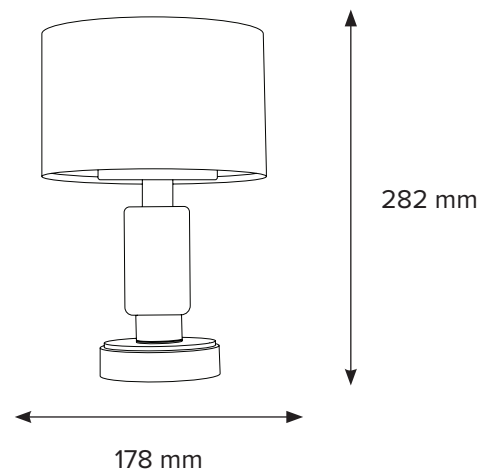

Dysart

NEB102

Rechargeable

1. **Material:** Various Brass Finishes (See Below)
   Shade: 7" Drum (Sandstone / Oatmeal Linen)
   Dimensions: 178 (W) × 282 (H) mm

Finishes